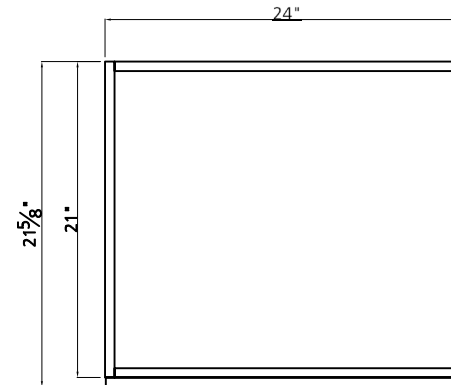

# BRIGHTON COLLECTION

24"

SKU # 605-4623  
24"W x 32"H x 18-3/4"D

24"

SKU # 605-4618  
24"W x 32"H x 21-3/4"D

## Product Specifications:

- 2 doors
- Available in matte white
- Soft-close doors for smooth and quiet use
- Decorative arched toe-kick
- Trendy shaker styling is ideal for any décor
- Vanity top, hardware and faucet sold separately

\* Please send the images of the sticker which is pasted behind the door for replacement part reference.

24" Brighton vanity base